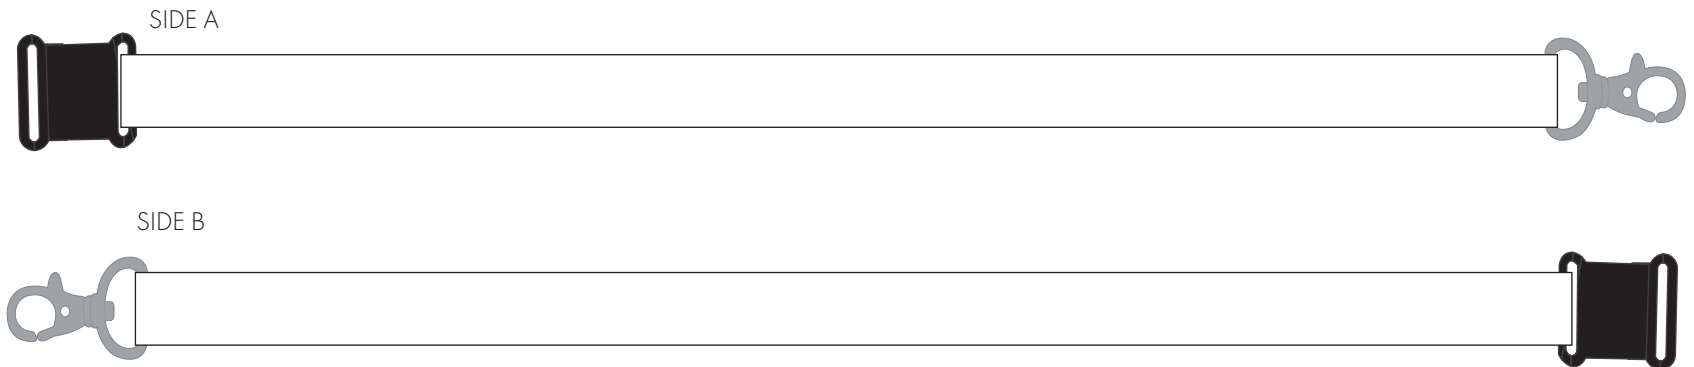

Your Ref:

Quantity:

Product Code: ZL0028

Our Ref:

Version: 1

Product Colour:

PRINTING CONCERNS:**PANTONE REFERENCE(S)**
 Full Colour

PLEASE NOTE:
WE CANNOT GUARANTEE THE
REVERSE ARTWORK POSITION

ARTWORK SCALE 22% Whole Length
Product Size: 900mm x 20mm

ARTWORK SCALE 40%
Product Size: 900mm x 20mm

Product Image for visualisation
- colours may vary

The dashed line is to demonstrate print area and will not appear on your printed item